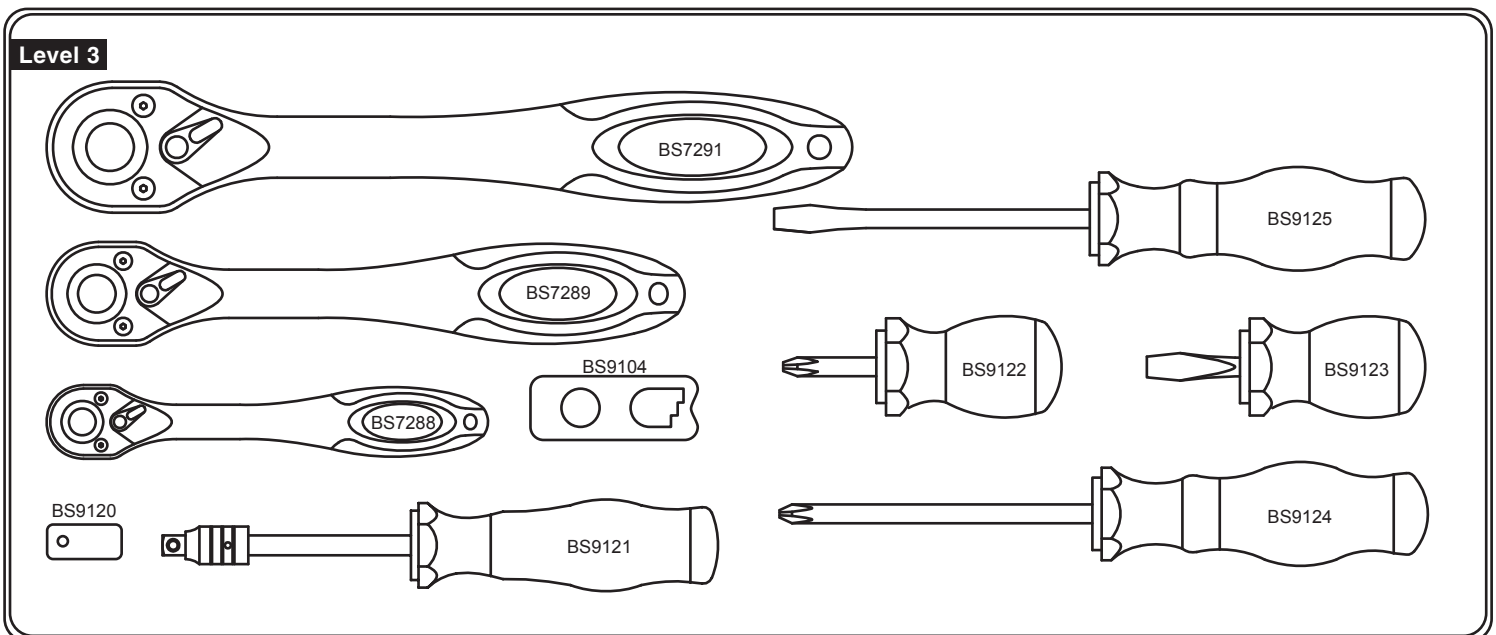

- BS9006 2.5mm Hex
- BS9007 3mm Hex
- BS9008 4mm Hex
- BS9009 5mm Hex
- BS9010 6mm Hex
- BS9011 T10 TX-Star
- BS9012 T15 TX-Star
- BS9013 T20 TX-Star
- BS9014 T25 TX-Star
- BS9015 T27 TX-Star
- BS9016 T30 TX-Star
- BS9017 PH3

※ **6pc 3/8" Dr. Bit Sockets**

- BS9018 7mm Hex
- BS9019 8mm Hex
- BS9020 10mm Hex
- BS9021 T40 TX-Star
- BS9022 T45 TX-Star
- BS9023 T50 TX-Star

※ **4pc Thin Wall Spark Plug Sockets**

- BS9132 14mm (3/8" Dr. x 17mm bi-hex)
- BS9133 16mm (3/8" Dr. x 19mm bi-hex)
- BS9134 18mm (3/8" Dr. x 21mm bi-hex)
- BS9135 20.8mm (3/8" Dr. x 21mm bi-hex)

※ **BS9839G 5pc Allen Key Wrenches**

- H1.5mm, H2mm, H2.5mm, H3mm, H4mm

※ **3pc Bikeservice Ratchet Wrenches**

- BS7288 1/4" Dr.
- BS7289 3/8" Dr.
- BS7291 1/2" Dr.

※ **4pc Screw Drivers**

- BS9122 PH2 Stubby Type (90mm L)
- BS9123 Flat 6.5mm Stubby Type (90mm L)
- BS9124 PH2 (210mm L)
- BS9125 Flat 6.5mm (210mm L)