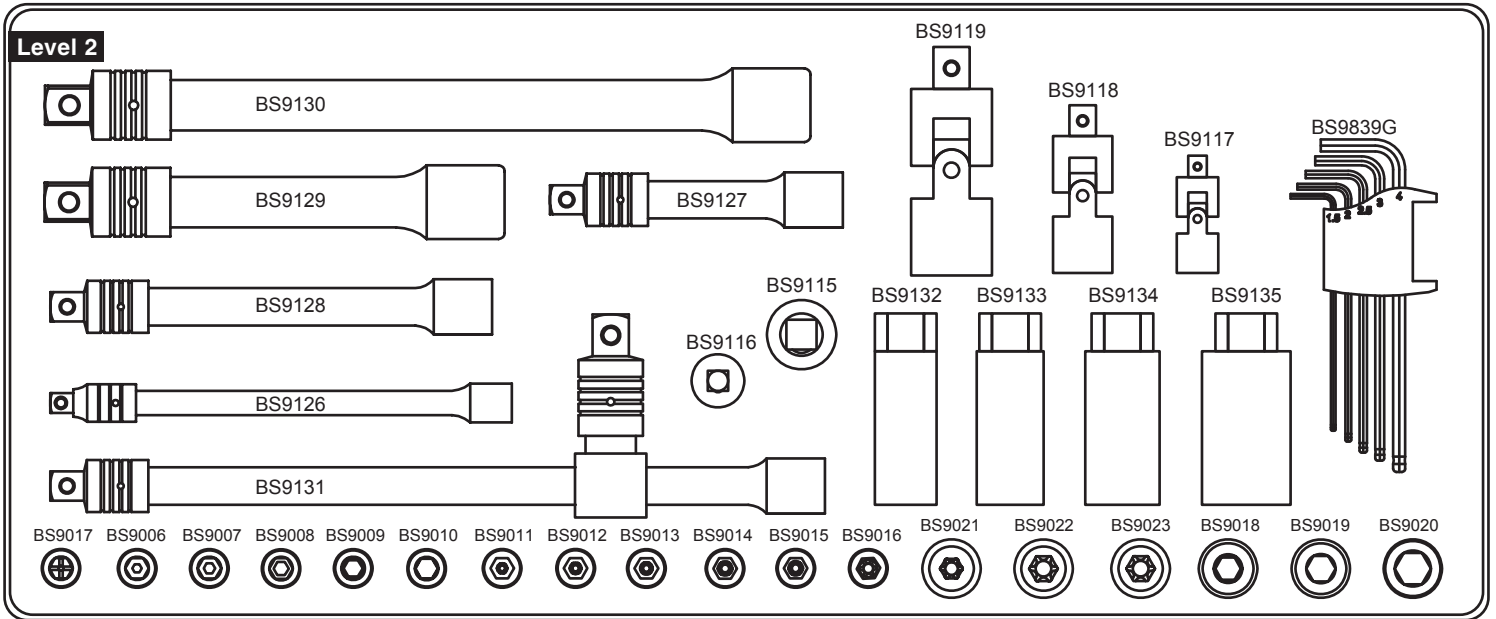

※ **16pc 1/2" Dr. Regular Sockets**

- BS9410S 10mm
- BS9411S 11mm
- BS9412S 12mm
- BS9413S 13mm
- BS9414S 14mm
- BS9415S 15mm
- BS9416S 16mm
- BS9417S 17mm
- BS9418S 18mm
- BS9419S 19mm
- BS9421S 21mm
- BS9422S 22mm
- BS9424S 24mm
- BS9427S 27mm
- BS9430S 30mm
- BS9432S 32mm

※ **10pc 1/4" Dr. Deep Sockets**

- BS9205L 5mm
- BS9206L 6mm
- BS9207L 7mm
- BS9208L 8mm
- BS9209L 9mm
- BS9210L 10mm
- BS9211L 11mm
- BS9212L 12mm
- BS9213L 13mm
- BS9214L 14mm

※ **11pc 1/4" Dr. Regular Sockets**

- BS9204S 4mm
- BS9205S 5mm
- BS9206S 6mm
- BS9207S 7mm
- BS9208S 8mm
- BS9209S 9mm
- BS9210S 10mm
- BS9211S 11mm
- BS9212S 12mm
- BS9213S 13mm
- BS9214S 14mm

※ **6pc Lock Type Extension Bars**

- BS9126 150mm (6") 1/4" Dr.
- BS9127 100mm (4") 3/8" Dr.
- BS9128 150mm (6") 3/8" Dr.
- BS9129 150mm (6") 1/2" Dr.
- BS9130 250mm (10") 1/2" Dr.
- BS9131 250mm (10") 3/8" Dr.
With 1/2" Dr. Slide Handle

※ **BS9839G 5pc Allen Key Wrenches**

- H1.5mm, H2mm, H2.5mm, H3mm, H4mm

※ **3pc Bikeservice Ratchet Wrenches**

- BS7288 1/4" Dr.
- BS7289 3/8" Dr.
- BS7291 1/2" Dr.

※ **4pc Screw Drivers**

- BS9122 PH2 Stubby Type (90mm L)
- BS9123 Flat 6.5mm Stubby Type (90mm L)
- BS9124 PH2 (210mm L)
- BS9125 Flat 6.5mm (210mm L)