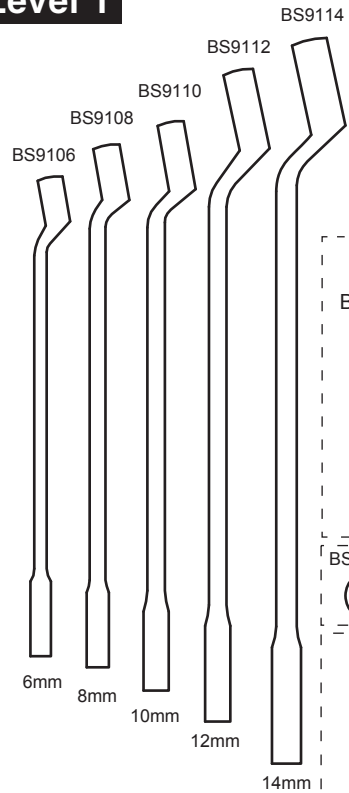

Level 1

※ **5pc 45° Combination Wrenches**

- BS9106 6mm
- BS9108 8mm
- BS9110 10mm
- BS9112 12mm
- BS9114 14mm

※ **10pc 3/8" Dr. Deep Sockets**

- BS9310L 10mm
- BS9311L 11mm
- BS9312L 12mm
- BS9313L 13mm
- BS9314L 14mm
- BS9315L 15mm
- BS9316L 16mm
- BS9317L 17mm
- BS9318L 18mm
- BS9319L 19mm

※ **14pc 3/8" Dr. Regular Sockets**

- BS9308S 8mm
- BS9309S 9mm
- BS9310S 10mm
- BS9311S 11mm
- BS9312S 12mm
- BS9313S 13mm
- BS9314S 14mm
- BS9315S 15mm
- BS9316S 16mm
- BS9317S 17mm
- BS9318S 18mm
- BS9319S 19mm
- BS9320S 20mm
- BS9321S 21mm

※ **16pc 1/2" Dr. Regular Sockets**

- BS9410S 10mm
- BS9411S 11mm
- BS9412S 12mm
- BS9413S 13mm
- BS9414S 14mm
- BS9415S 15mm
- BS9416S 16mm
- BS9417S 17mm
- BS9418S 18mm
- BS9419S 19mm
- BS9421S 21mm
- BS9422S 22mm
- BS9424S 24mm
- BS9427S 27mm
- BS9430S 30mm
- BS9432S 32mm

※ **BS9839G 5pc Allen Key Wrenches**

- H1.5mm, H2mm, H2.5mm, H3mm, H4mm

※ **3pc Bikeservice Ratchet Wrenches**

- BS7288 1/4" Dr.
- BS7289 3/8" Dr.
- BS7291 1/2" Dr.

※ **4pc Screw Drivers**

- BS9122 PH2 Stubby Type (90mm L)
- BS9123 Flat 6.5mm Stubby Type (90mm L)
- BS9124 PH2 (210mm L)
- BS9125 Flat 6.5mm (210mm L)