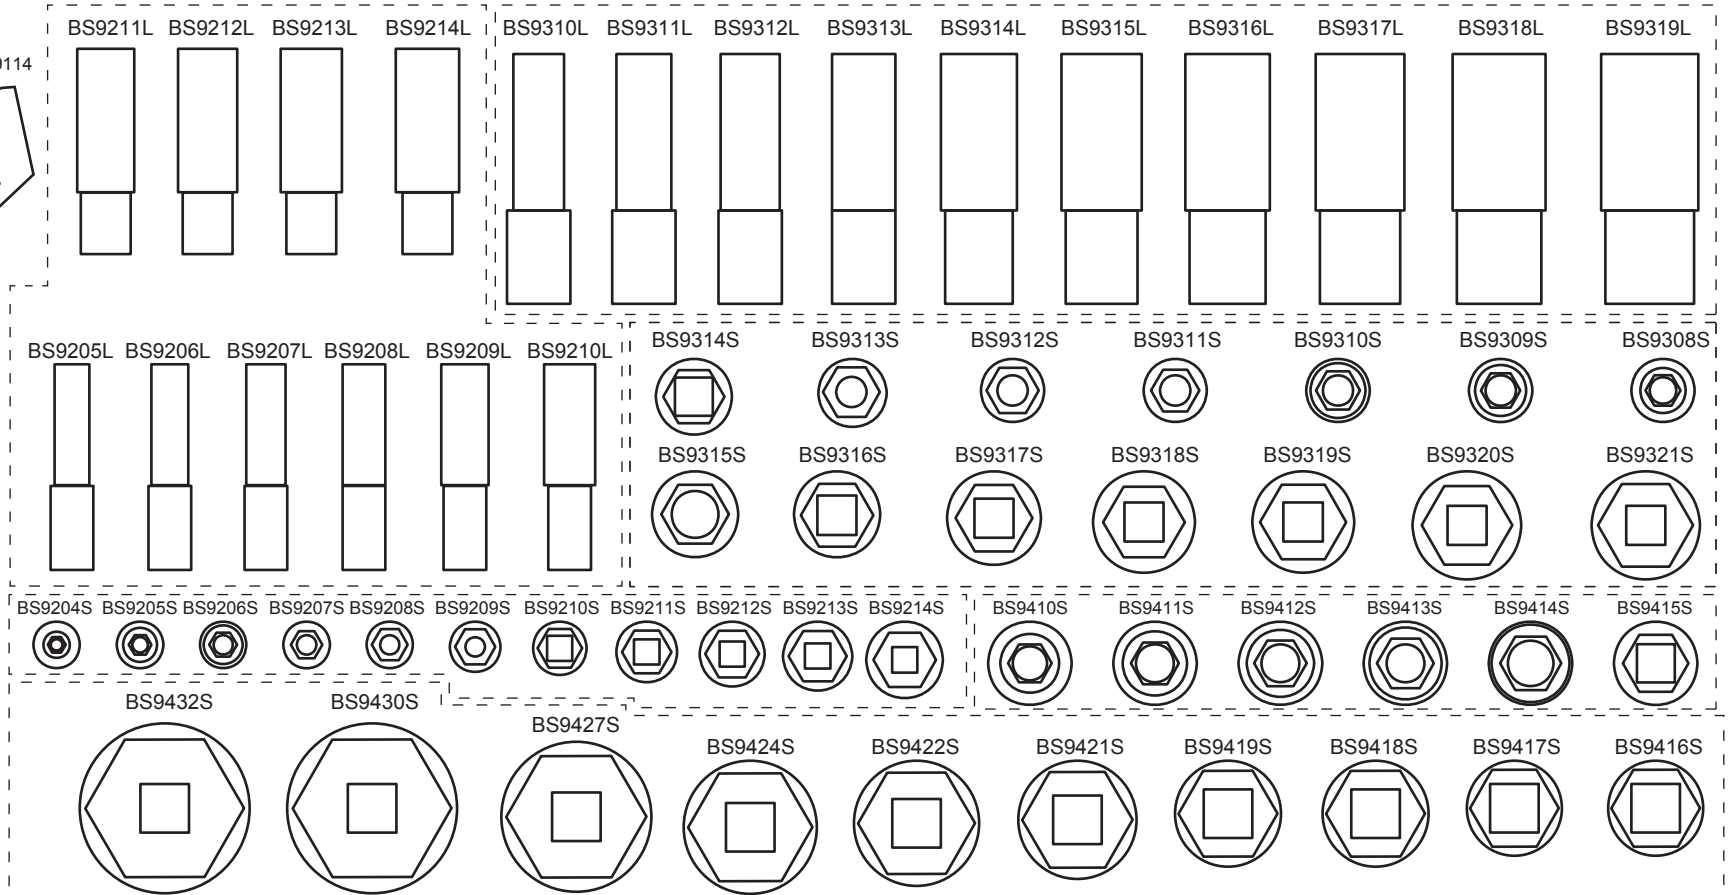

Level 1

※ **5pc 45° Combination Wrenches**

- BS9106 6mm
- BS9108 8mm
- BS9110 10mm
- BS9112 12mm
- BS9114 14mm

※ **10pc 3/8" Dr. Deep Sockets**

- BS9310L 10mm
- BS9311L 11mm
- BS9312L 12mm
- BS9313L 13mm
- BS9314L 14mm
- BS9315L 15mm
- BS9316L 16mm
- BS9317L 17mm
- BS9318L 18mm
- BS9319L 19mm

※ **14pc 3/8" Dr. Regular Sockets**

- BS9308S 8mm
- BS9309S 9mm
- BS9310S 10mm
- BS9311S 11mm
- BS9312S 12mm
- BS9313S 13mm
- BS9314S 14mm
- BS9315S 15mm
- BS9316S 16mm
- BS9317S 17mm
- BS9318S 18mm
- BS9319S 19mm
- BS9320S 20mm
- BS9321S 21mm

- BS9204S 4mm
- BS9205S 5mm
- BS9206S 6mm
- BS9207S 7mm
- BS9208S 8mm
- BS9209S 9mm
- BS9210S 10mm
- BS9211S 11mm
- BS9212S 12mm
- BS9213S 13mm
- BS9214S 14mm

※ **6pc Lock Type Extension Bars**

- BS9126 150mm (6") 1/4" Dr.
- BS9127 100mm (4") 3/8" Dr.
- BS9128 150mm (6") 3/8" Dr.
- BS9129 150mm (6") 1/2" Dr.
- BS9130 250mm (10") 1/2" Dr.
- BS9131 250mm (10") 3/8" Dr.
With 1/2" Dr. Slide Handle

※ **BS9839G 5pc Allen Key Wrenches**

- H1.5mm, H2mm, H2.5mm, H3mm, H4mm

※ **3pc Bikeservice Ratchet Wrenches**

- BS7288 1/4" Dr.
- BS7289 3/8" Dr.
- BS7291 1/2" Dr.

※ **4pc Screw Drivers**

- BS9122 PH2 Stubby Type (90mm L)
- BS9123 Flat 6.5mm Stubby Type (90mm L)
- BS9124 PH2 (210mm L)
- BS9125 Flat 6.5mm (210mm L)